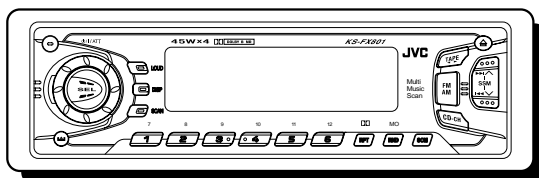

JVC

SERVICE MANUAL

CASSETTE RECEIVER

KS-FX801

KS-FX801

Area Suffix
UN ----- Asean

When servicing this unit, please refer to the KS-FX901/KS-FX801 U (No.49627/CD ROM No.SML200102) service manual, which has been issued previously.